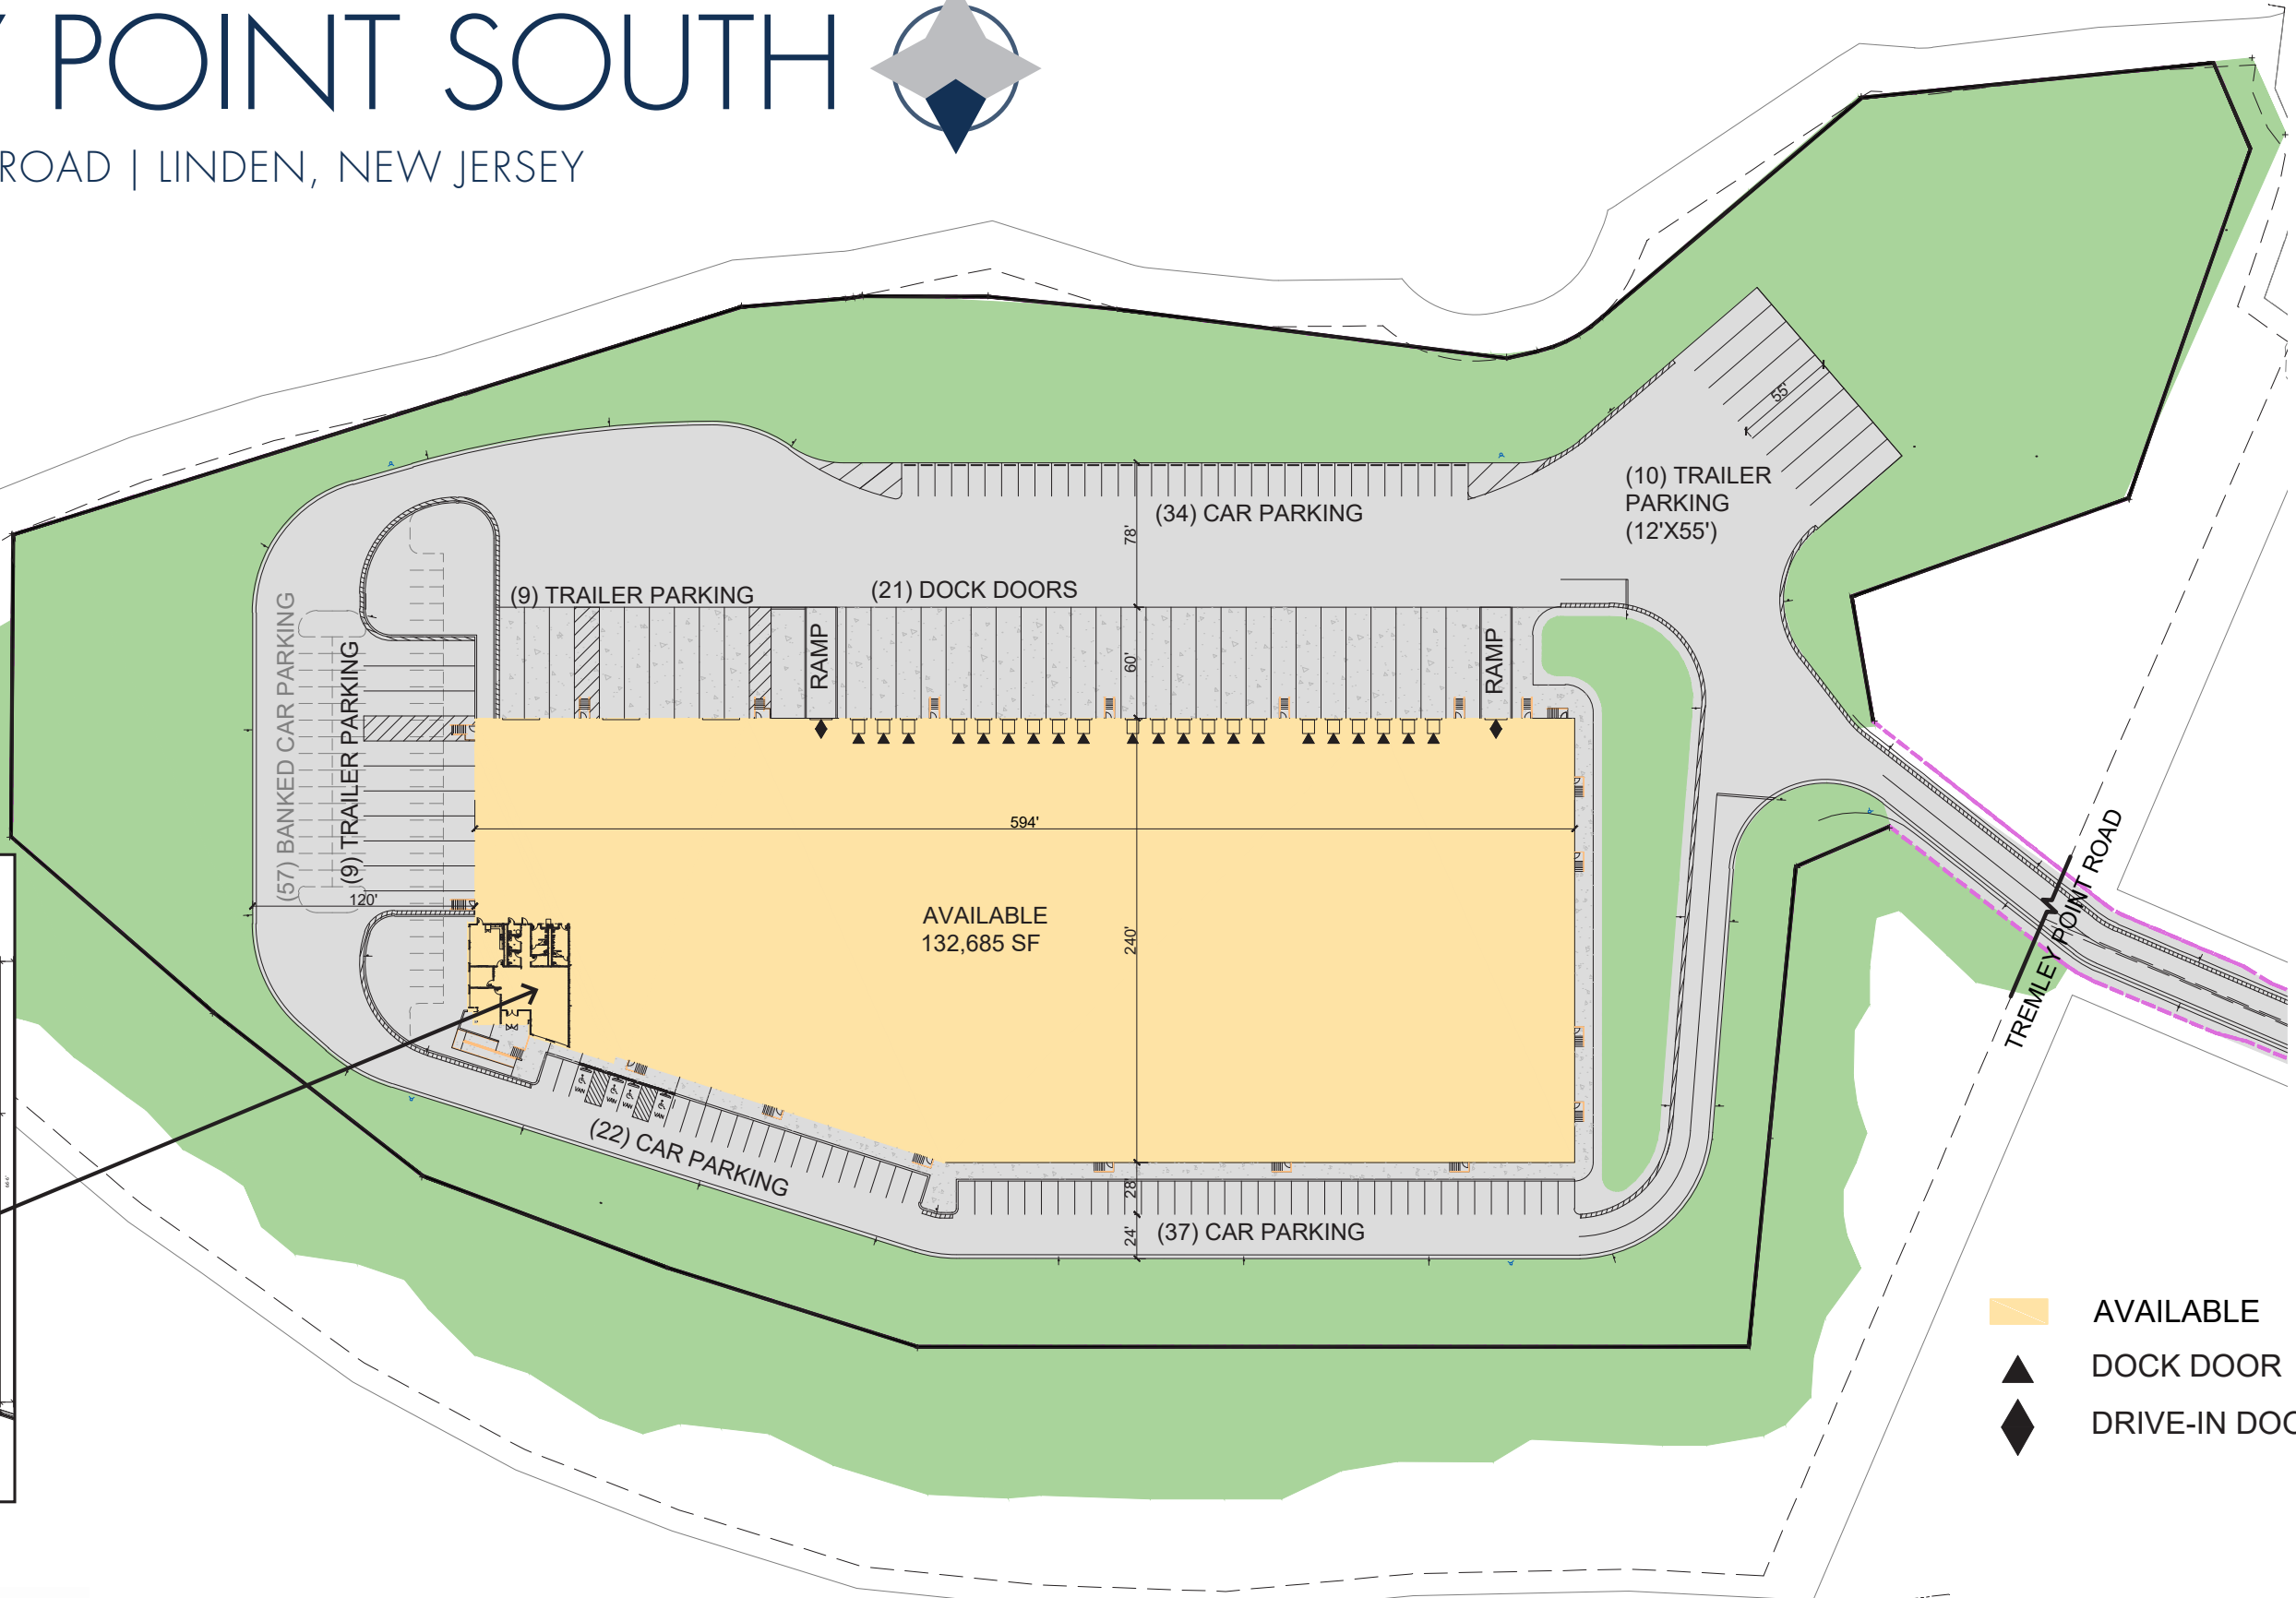

# SITE PLAN

# TREMLEY POINT SOUTH

4050 TREMLEY POINT ROAD | LINDEN, NEW JERSEY

## OFFICE PLAN

-  AVAILABLE
-  DOCK DOOR
-  DRIVE-IN DOOR